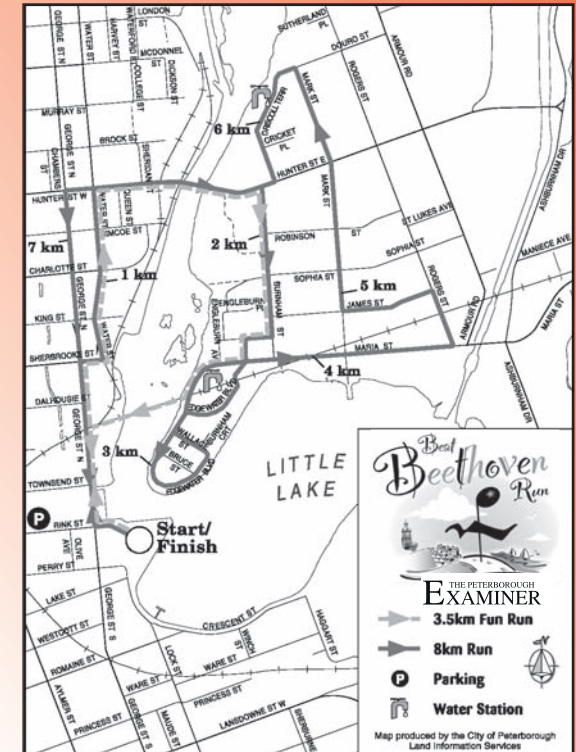

How To Get There

From Toronto: Follow 401 E. to 35/115 North. Stay on to Peterborough, get off at the Parkway. Go through to Lansdowne and turn right. Follow through to George St. and turn left. Go straight north to the park!

From Kingston: Follow 401 W. to 28 North, turn onto 115 East at Peterborough, then everything's the same after that!

Privacy Act

In accordance with Privacy Act legislation, The Beat Beethoven Race Committee will collect only information that is voluntarily provided by the user and undertakes that such information will be kept strictly confidential. Individual information provided to Beat Beethoven will not be sold or made available to a third party.